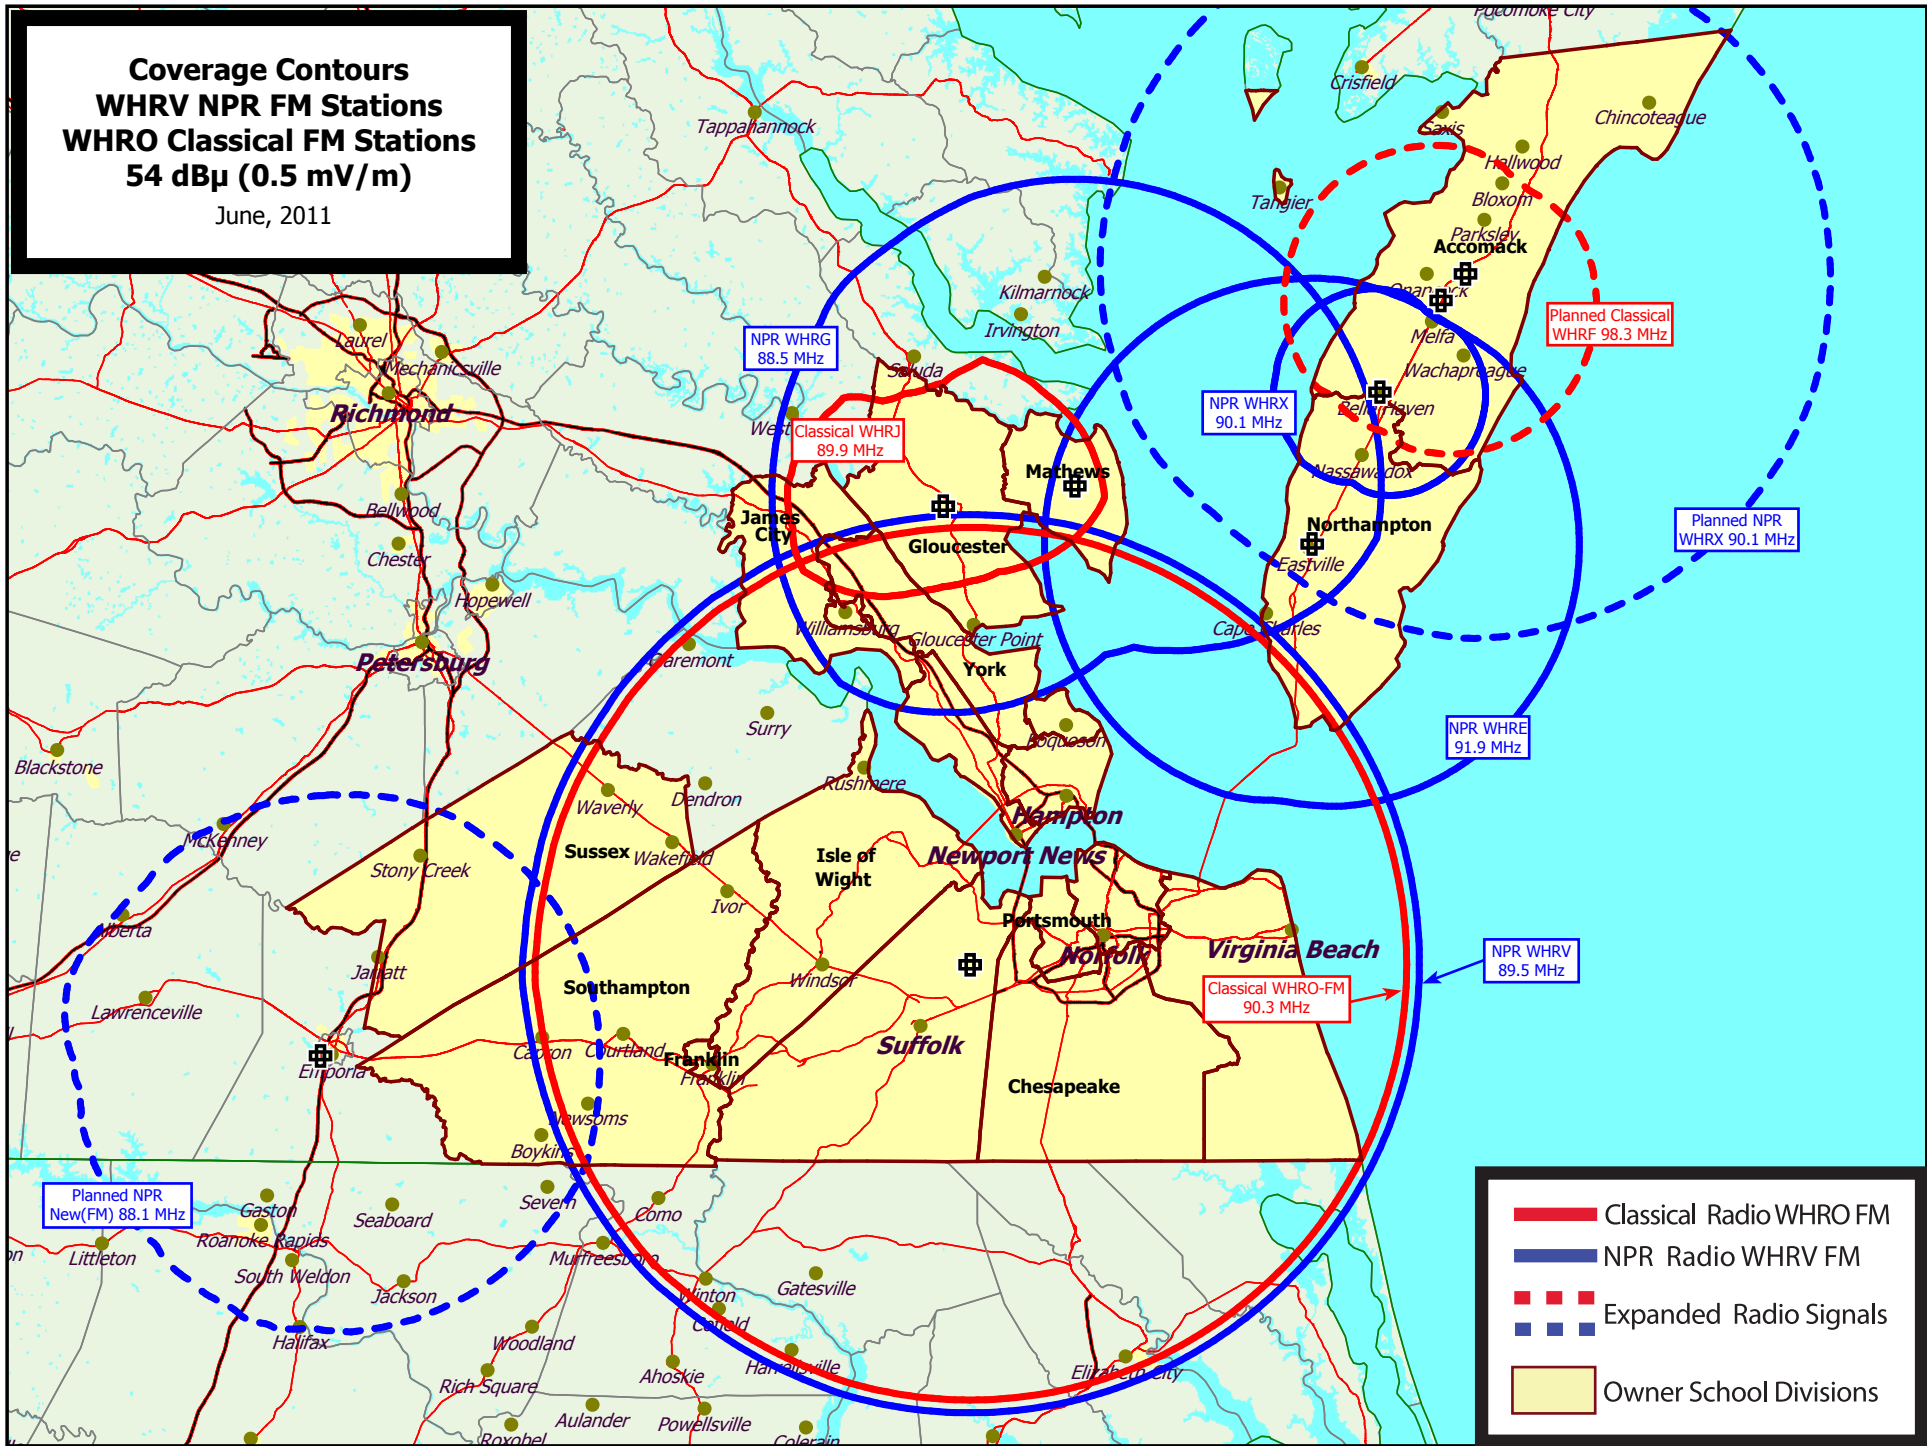

Coverage Contours
WHRV NPR FM Stations
WHRO Classical FM Stations
54 dB μ (0.5 mV/m)

June, 2011

- Classical Radio WHRO FM
- NPR Radio WHRV FM
- - - Expanded Radio Signals
- - - Expanded Radio Signals
- Owner School Divisions