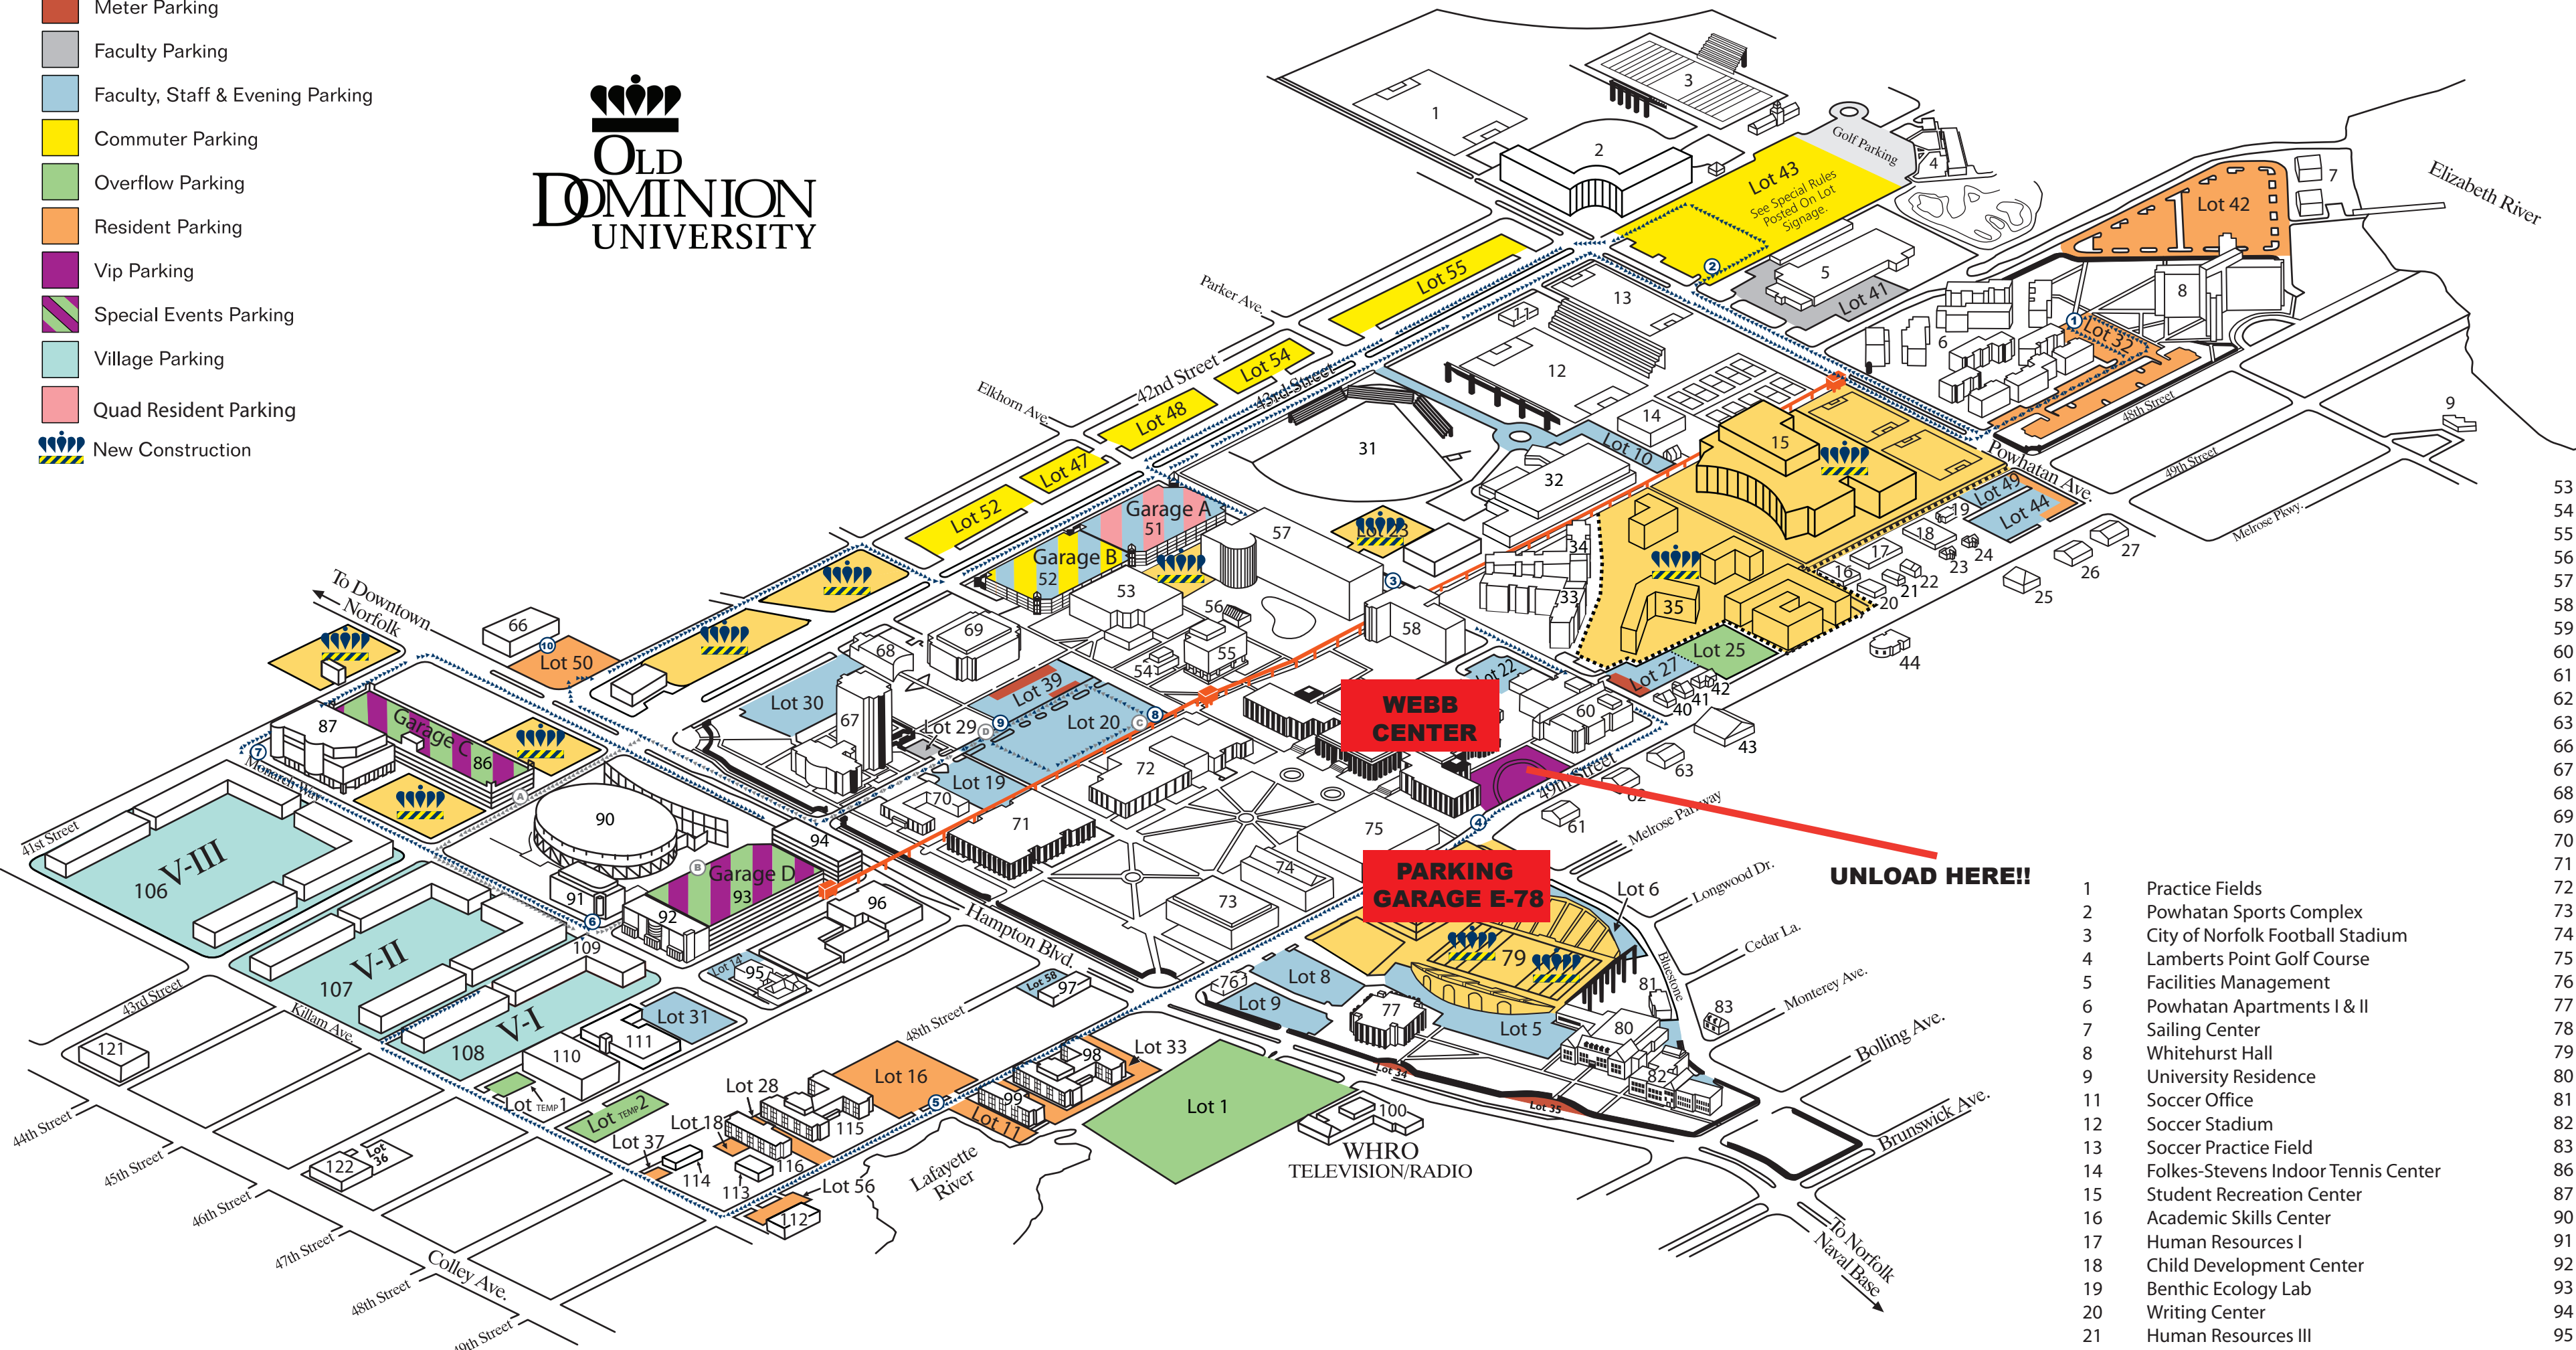

- Meter Parking
- Faculty Parking
- Faculty, Staff & Evening Parking
- Commuter Parking
- Overflow Parking
- Resident Parking
- Vip Parking
- Special Events Parking
- Village Parking
- Quad Resident Parking
- New Construction

- 53 Mills Godwin Life Sciences Building
- 54 Mary Denson Pretlow Planetarium
- 55 Alfriend Chemistry Building
- 56 Arthur Kaplan Orchid Conservatory
- 57 Oceanography & Physics Building
- 58 E.V. Williams Engineering & Computational Sciences
- 59 Webb University Center
- 60 Diehn Fine & Performing Arts Center
- 61 Catholic Campus Ministry
- 62 Presbyterian Student Union
- 63 Wesley House
- 66 The Inn
- 67 Batten Arts & Letters
- 68 Gornto TELETECHNET Center
- 69 Perry Library
- 70 Child Study Center
- 71 Education Building
- 72 Kaufman Hall
- 73 Dragas Hall
- 74 Visual Arts Building
- 75 Constant Hall
- 76 Barry M. Kornblau Alumni Center
- 77 Koch Hall
- 78 Parking Garage E
- 79 Foreman Field
- 80 Rollins Hall / Admissions / Finance
- 81 Navy R.O.T.C.
- 82 Spong Hall
- 83 Guest House
- 86 Parking Garage C
- 87 Innovation Research Park I
- 90 Ted Constant Convocation Center
- 91 University Village Bookstore
- 92 Gordon Art Galleries
- 93 Parking Garage D
- 94 SpringHill Suites Marriott
- 95 Stables Theatre
- 96 Health Sciences Building / University Theater
- 97 Engineering Motor Sports Lab
- 98 Rogers Hall Main
- 99 Rogers Hall East
- 100 WHRO Television/Radio
- 106 University Village III
- 107 University Village II
- 108 University Village I
- 109 Public Safety/Police
- 110 Peri/Nuclear & Particle Physics Facility
- 111 Art Studio Building
- 112 Nusbaum Apartments A
- 113 Nusbaum Apartments B
- 114 Nusbaum Apartments C
- 115 Gresham Hall Main
- 116 Gresham Hall East
- 121 ODU Research Foundation Lab
- 122 Fisheries Lab

Unloading/Parking Note: The gates will be open on the 49th street side of Webb Center for unloading. It is recommended to then park in Garage E (number 78 on the map).